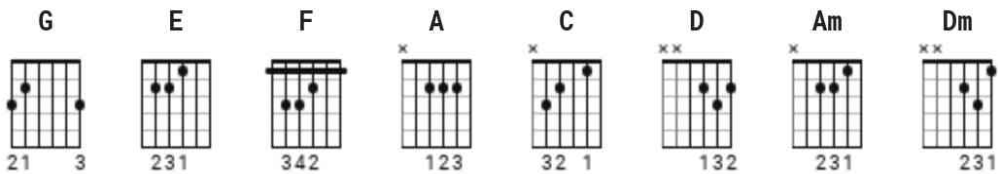

All You Need Is Love - Planet Palooza chords by The Beatles

CHORDS

All You Need is Love - The Beatles

[intro]

G E F G G A C

C D G
 All you need is love (kazoos)
 C D G
 All you need is love (kazoos)
 C E Am C
 All you need is love love
 F G C G
 Love is all you need

[Verse 1]

C Am G
 There's nothing you can do that can't be done
 C Am G
 Nothing you can sing that can't be sung
 F Am Dm C
 Nothing you can say but you can learn how to play the game
 G E F G G A C
 It's easy

[Final chorus]

C **D** **G**
All you need is love (All together now!)
(kazoos)
C **D** **G**
All you need is love (Everybody!)
(kazoos)
C **E** **Am** **C**
All you need is love love
F **G** **C**
Love is all you need
C
Love is all you need (repeat and fade)